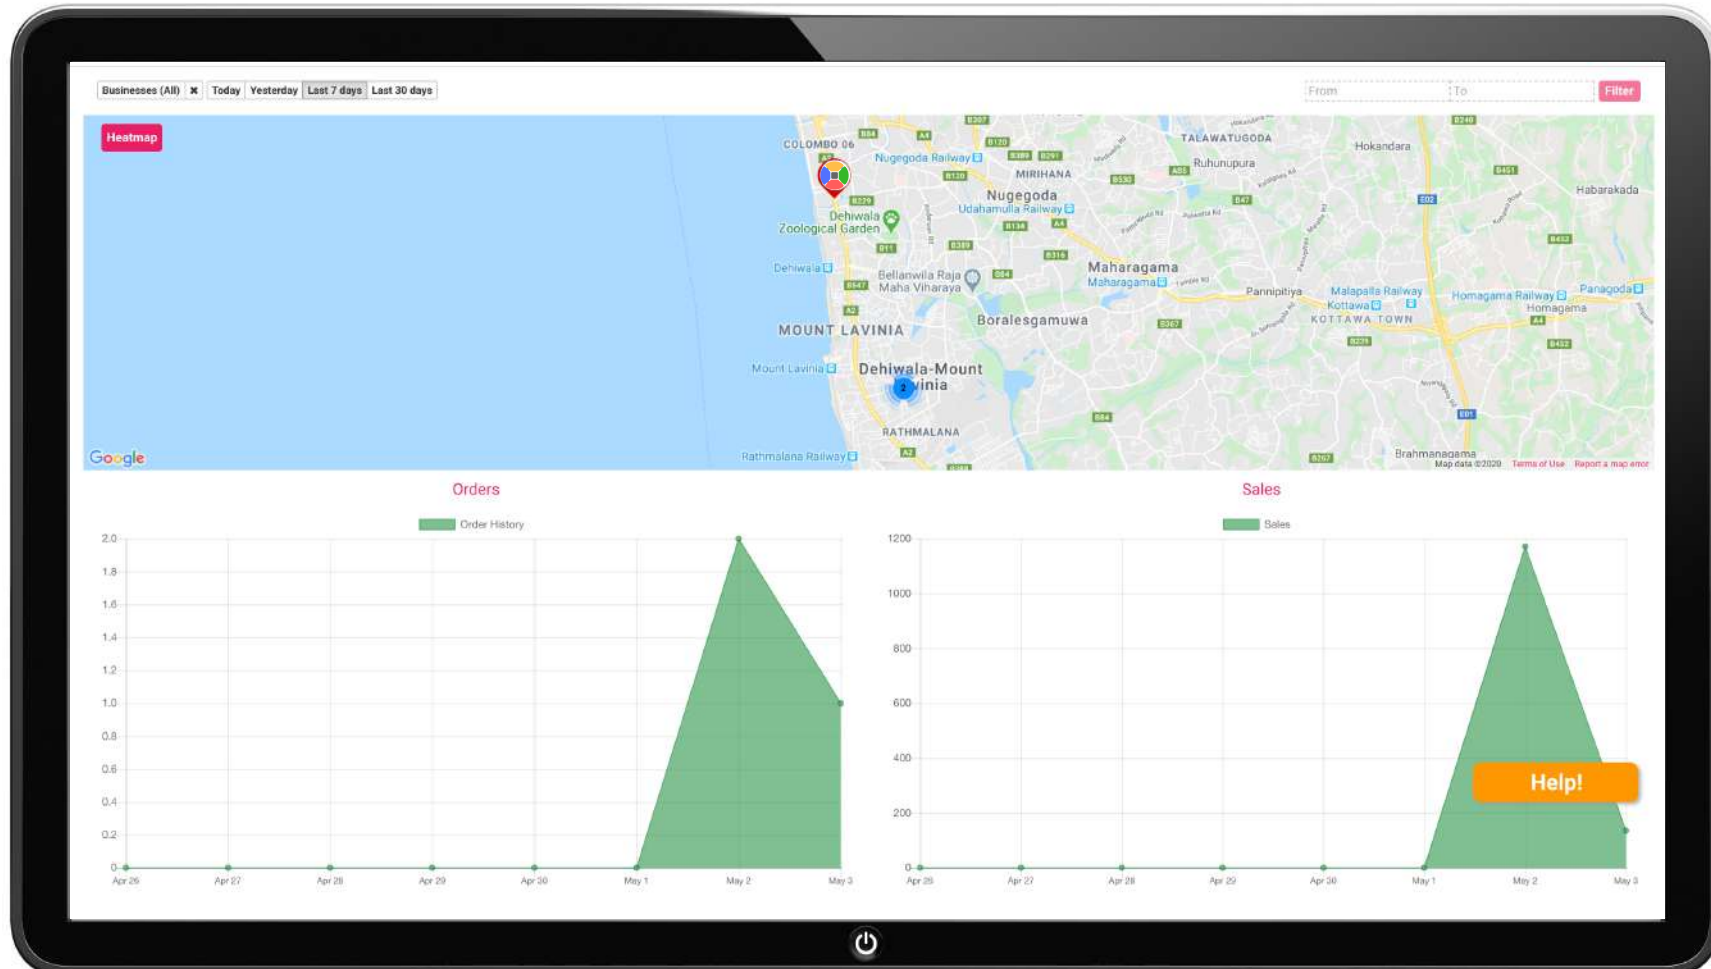

System functionality

Customer places orders via Zeon Ordering App or web interface.

Store-manager Accepts or rejects the order; prepare and auto or manually assign delivery.

Delivery pickups items from store.

Deliver to customer, finalize payment and obtain proof-of-delivery.

Zeon mobile apps

Zeon

Zeon Business

Zeon Delivery

Zeon Ordering; Store management and Delivery mobile Apps are available on iOS/Android platforms for instant download and start your business. If you are interested in our single-store option we will brand all applications under your label as per your requirements. All it takes from talking to us to start your online retail delivery business is less than 10 business days.

Real-time reports

Real-time Reports - Powerful reports will let you monitor up to the last second. Responsible managers will be alerted repeatedly on their mobiles until action is taken to expedite orders. Monitor order and delivery status pending, picked up on-delivery, delivered, completed or cancelled. View payments received; proof of delivery online and analyze ratings to maintain your services at optimum standards.