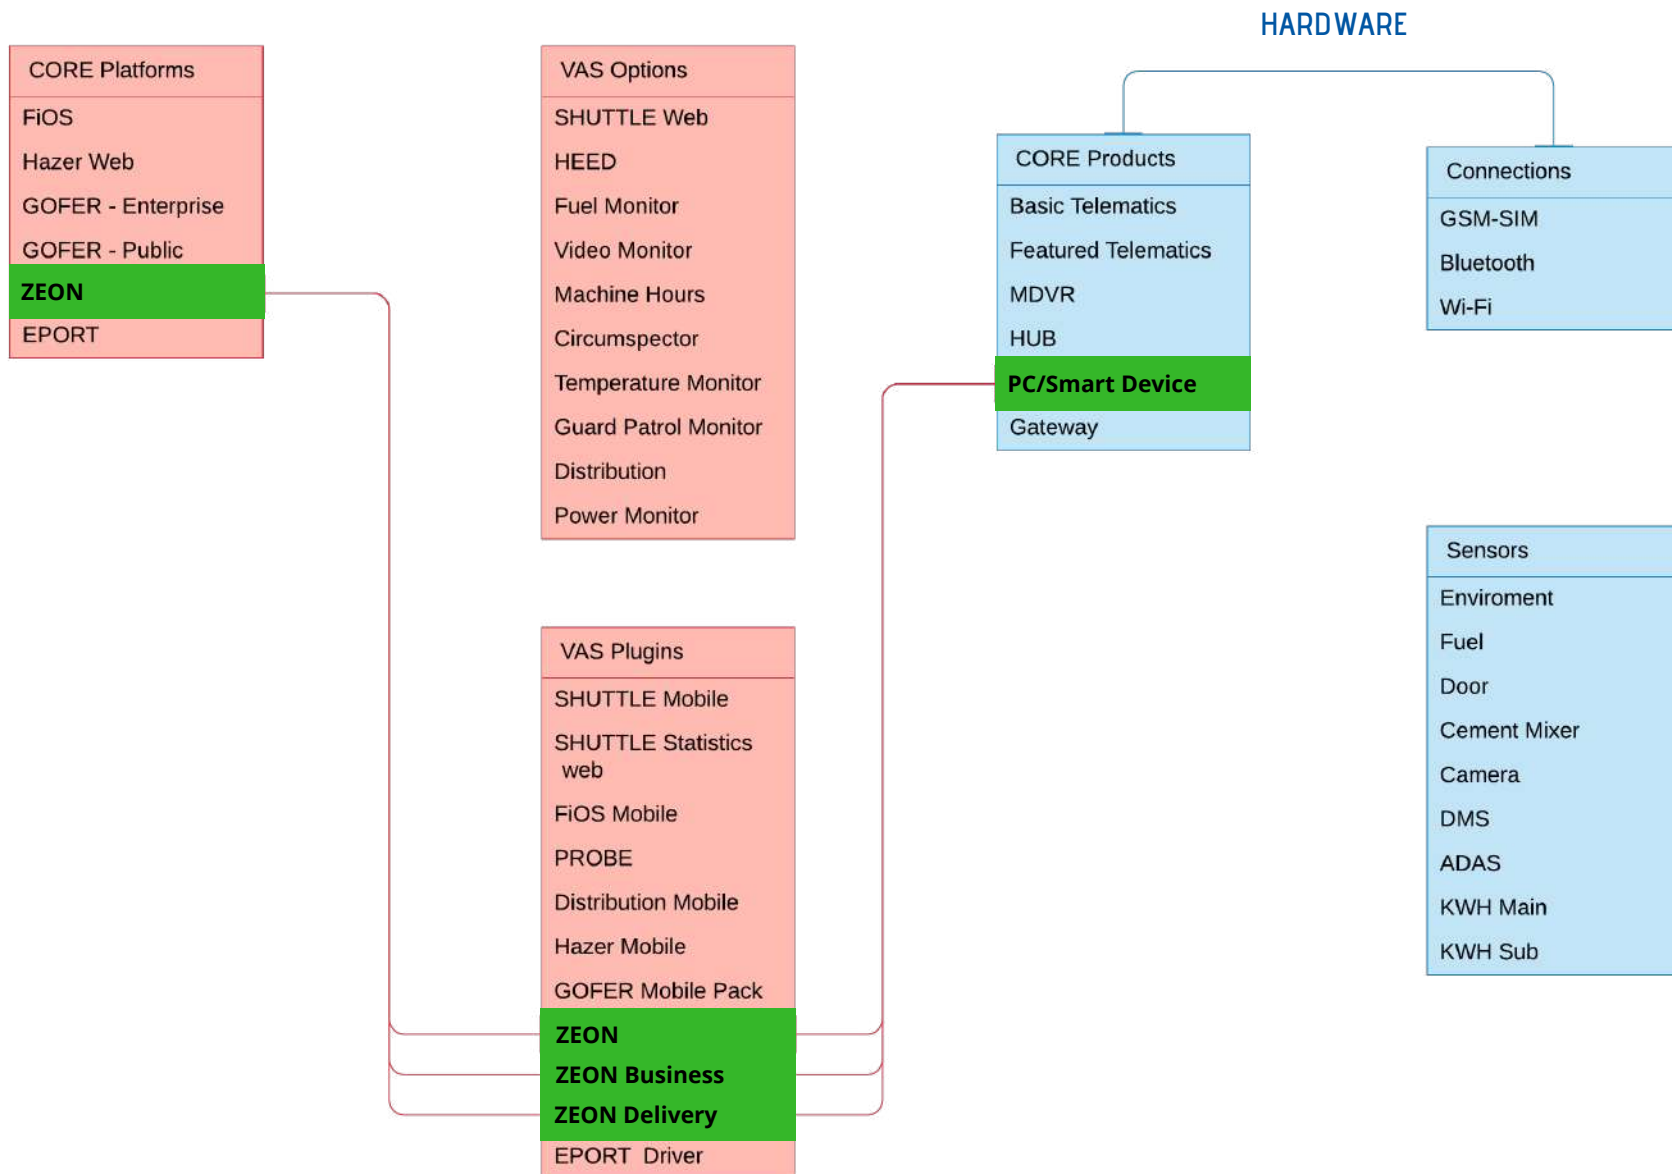

Retail delivery platform

Ultimate retail delivery platform

Zeon is the retail delivery management application of KLOUDSKY. Zeon seamlessly integrates retail orders, businesses, deliveries and payment solutions together in to an operation that can be managed at your finger tips. Solution consists of native iOS/Android mobile apps and responsive web applications for end customers, business owners and drivers.

Rich design of Zeon application ensures "ordering online" an extremely friendly experience for the tech savvy and ordinary users. Customers will love to order products and soon change their lifestyles to spend time wasted on picking up items in a much more valuable way. Mobile apps available for business owners; customers and delivery available in iOS/Android are meticulously designed to give the user almost same experience if access platform from web interface or mobile.

Zeon footprint on our solution mix

KLOUDSKY®

Dedicated Single-Store or Multi-Store solution

Single-Store - ZEON single store provides a dedicated retail delivery solution for your organisation. Solution is equipped with dedicated ordering; delivery; payment solution and store management.