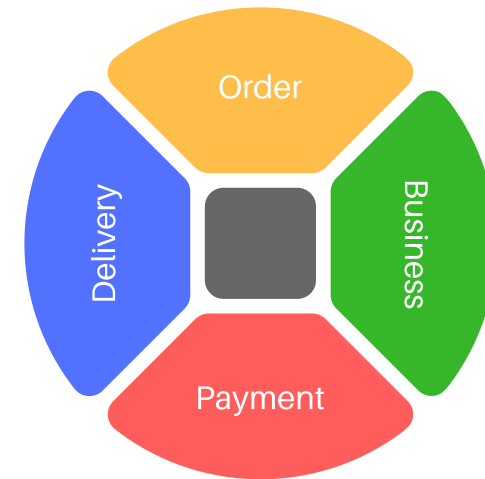

Ultimate retail delivery platform

Zeon is the retail delivery management application of KLOUDSKY. Zeon seamlessly integrates retail orders, businesses, deliveries and payment solutions together in to an operation that can be managed at your finger tips. Solution consists of native iOS/Android mobile apps and responsive web applications for end customers, business owners and drivers.

Rich design of Zeon application ensures "ordering online" an extremely friendly experience for the tech savvy and ordinary users. Customers will love to order products and soon change their lifestyles to spend time wasted on picking up items in a much more valuable way. Mobile apps available for business owners; customers and delivery available in iOS/Android are meticulously designed to give the user almost same experience if access platform from web interface or mobile.

KLOUDIP's focus is to continuously improve user experience with an aim to change make your end customers realize online ordering is faster, easier, more productive, hassle free and safer alternative.

zeon®