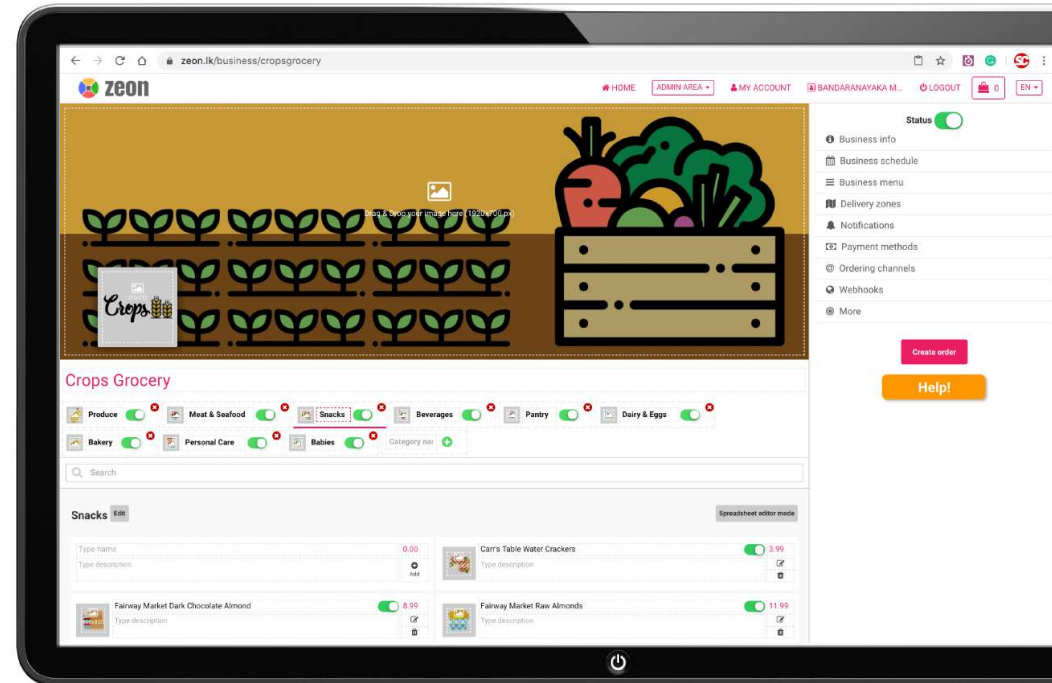

Retail delivery platform

Ultimate retail delivery platform

Zeon is the retail delivery management application of KLOUDSKY. Zeon seamlessly integrates retail orders, businesses, deliveries and payment solutions together in to an operation that can be managed at your finger tips. Solution consists of native iOS/Android mobile apps and responsive web applications for end customers, business owners and drivers.

Rich design of Zeon application ensures "ordering online" an extremely friendly experience for the tech savvy and ordinary users. Customers will love to order products and soon change their lifestyles to spend time wasted on picking up items in a much more valuable way. Mobile apps available for business owners; customers and delivery available in iOS/Android are meticulously designed to give the user almost same experience if access platform from web interface or mobile.

Zeon footprint on our solution mix

KLOUDSKY®

Dedicated Single-Store or Multi-Store solution

Single-Store - ZEON single store provides a dedicated retail delivery solution for your organisation. Solution is equipped with dedicated ordering; delivery; payment solution and store management.

You will have your own customer base and delivery solution where exclusively your products/orders will be managed by your team and maintained by KLOUDIP team.

Multi-Store - ZEON multi store provides a shared retail delivery solution for your organisation. Solution is equipped with dedicated store space on our shared ordering; delivery and payment solution.