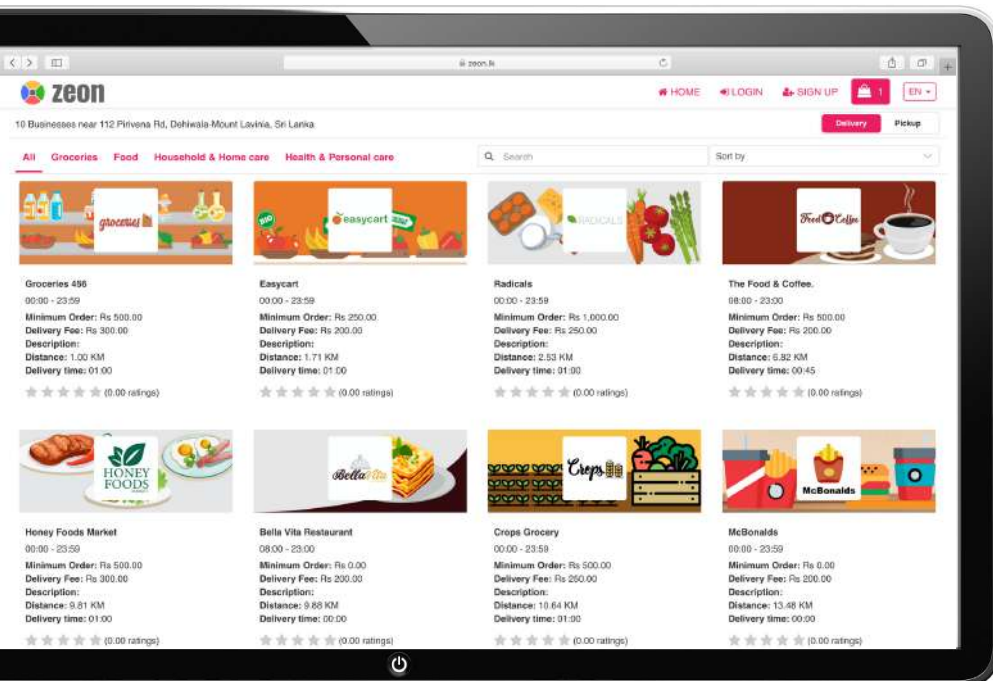

Dedicated Single-Store or Multi-Store solution

Single-Store - ZEON single store provides a dedicated retail delivery solution for your organisation. Solution is equipped with dedicated ordering; delivery; payment solution and store management.

You will have your own customer base and delivery solution where exclusively your products/orders will be managed by your team and maintained by KLOUDIP team.

Multi-Store - ZEON multi store provides a shared retail delivery solution for your organisation. Solution is equipped with dedicated store space on our shared ordering; delivery and payment solution.

You may have your own customer base and delivery solution in addition to having access to our shared pool of delivery solutions and customers. Products and orders for your organization will be still managed by your team and maintained by KLOUDIP team.