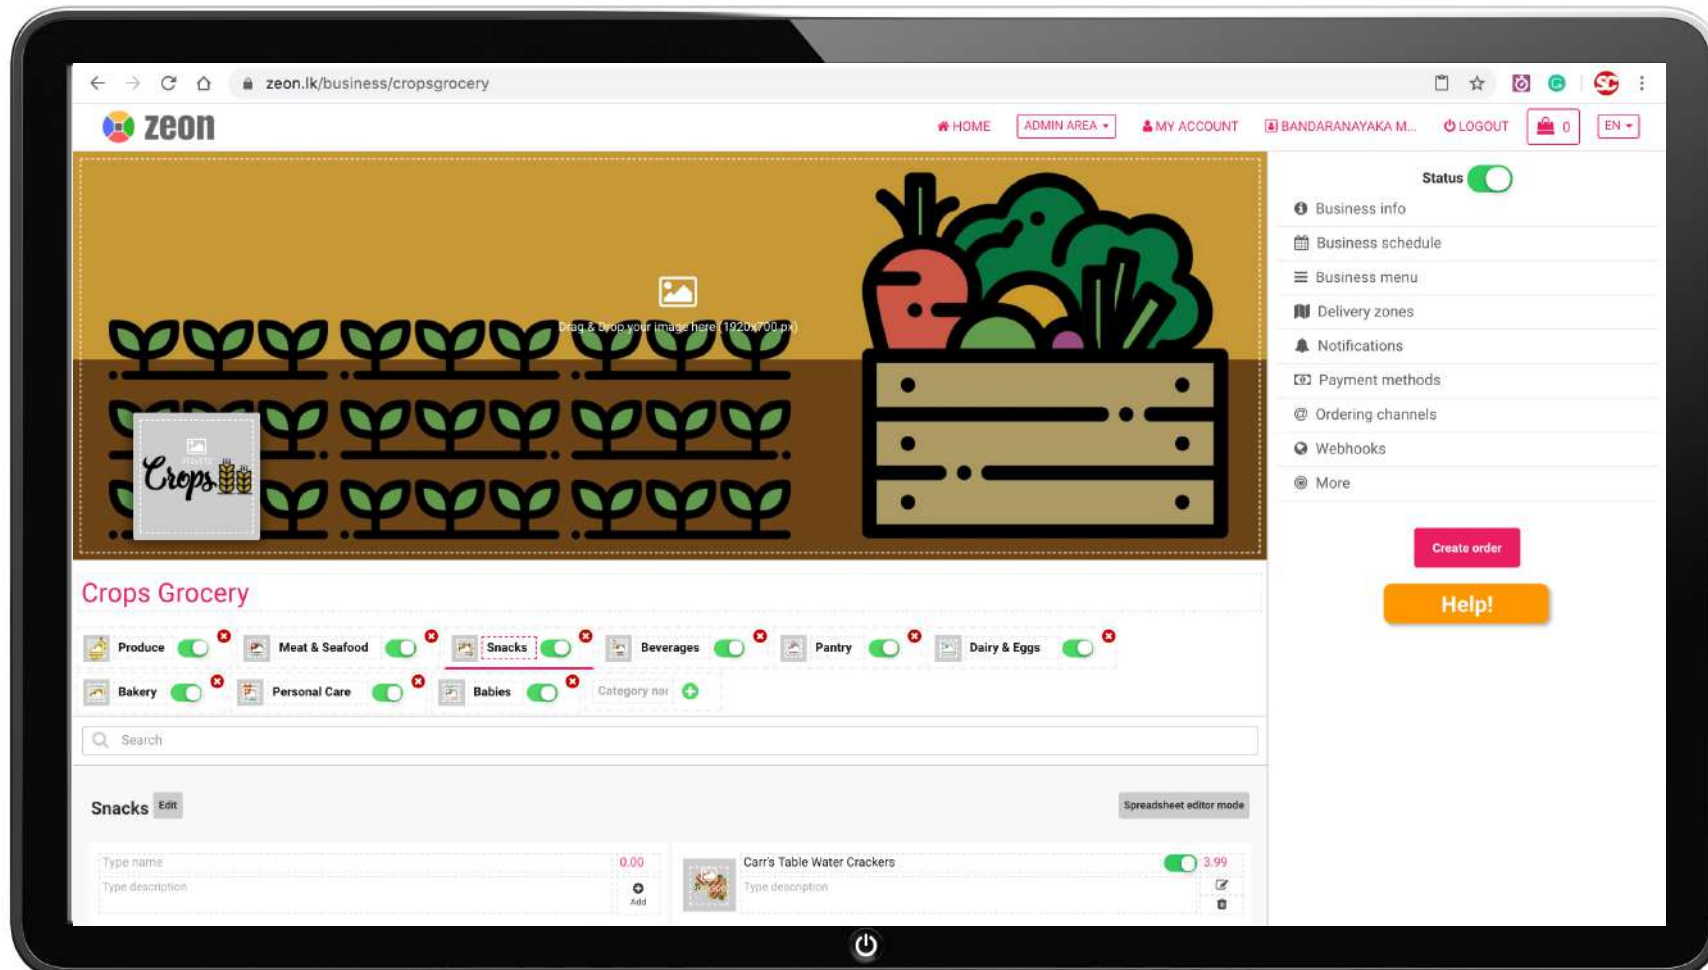

System functionality

Desktop or Mobile - Get your store up and running in just a few clicks. One single platform one single login with comprehensive access control extremely user friendly interface where you can be fully in control on desktop or on mobile. Powered by our infrastructure mirrored in three continents of the world; backed by our teams on ground will ensure an unmatched service.